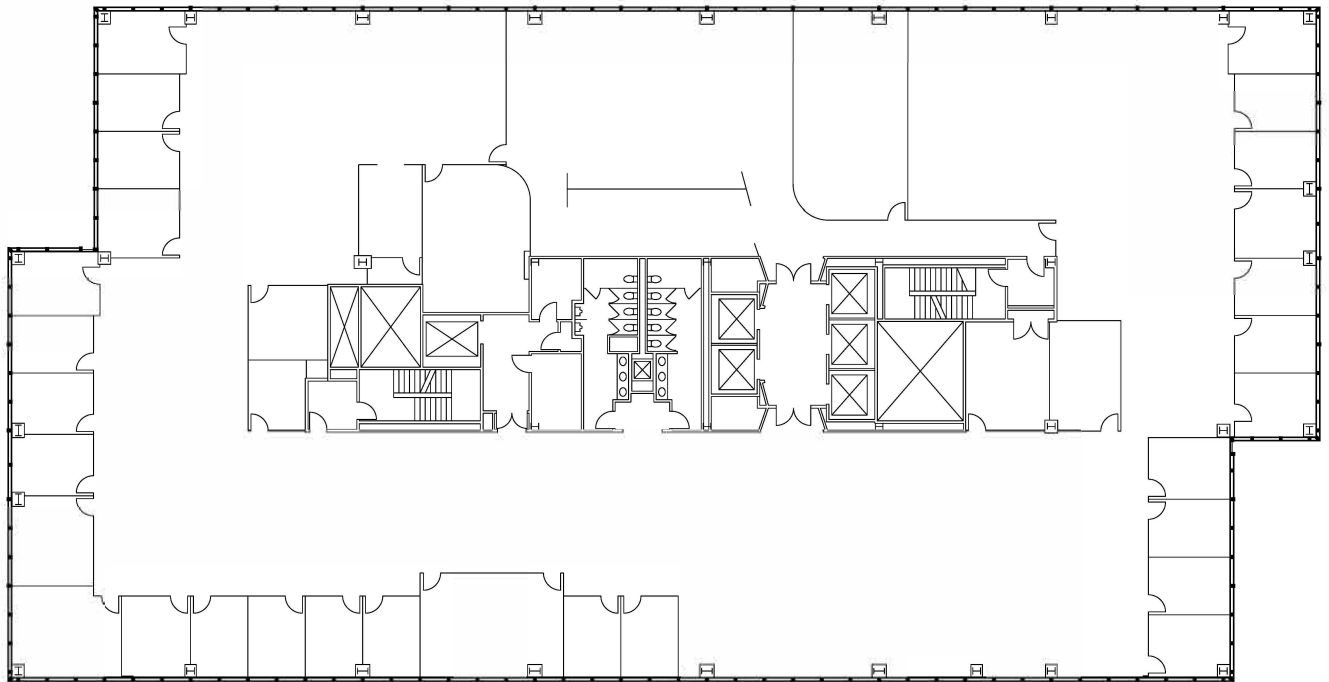

AVAILABILITIES

TOWER I

25,656 RSF | Floor 12 | Suite 1200

Available Immediately

MARK BODIE
+1 650 480 2212
mark.bodie@am.jll.com
License #: 01941415

TOSS VALLENTINE
+1 650 480 2133
toss.valentine@am.jll.com
License #: 01742629