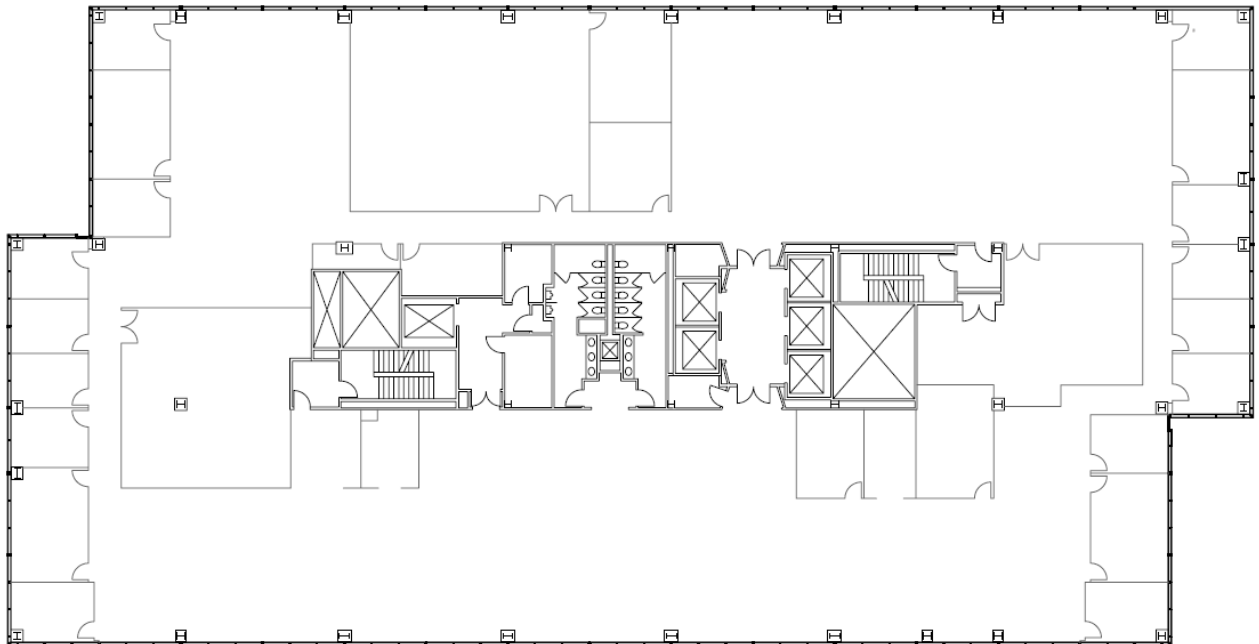

AVAILABILITIES

TOWER I

25,656 RSF | Floor 10 | Suite 1000

Available Immediately

MARK BODIE
+1 650 480 2212
mark.bodie@am.jll.com
License #: 01941415

TOSS VALLENTINE
+1 650 480 2133
toss.valentine@am.jll.com
License #: 01742629